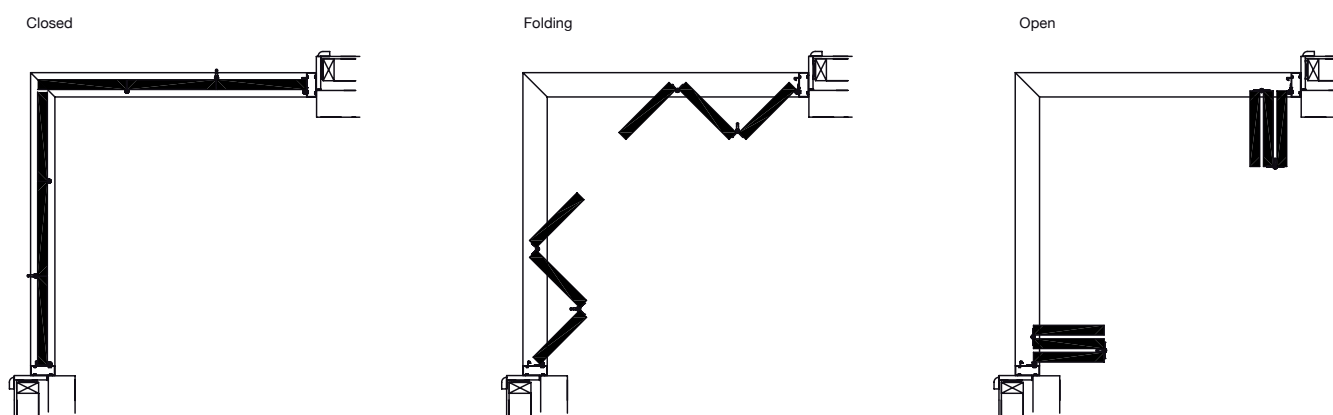

## ALUMINIUM 90 DEGREE SLIDING STACKING DOORS

## ALUMINIUM 90 DEGREE BI-FOLD DOORS

Wideline's policy of continued improvement may result in changes of specification without notice.  
Windows and doors illustrated as viewed from outside.

- 90 degree doors are available in bi-fold and stacking configurations.
- Colonial, Montgomery and Endeavour bars are available for 90 degree doors.
- 90 degree doors rate to a maximum BAL-40.
- Stacking doors frames include a fly door frame and measure 162mm in total width (front to back).
- Stacking doors are available with hardwood sill, note that stud opening height increases by 30mm.
- Stacking fly doors, are available to suit 90 degree stacking doors.
- Frames are supplied in flat-pack form for on-site assembly. Panels are supplied loose.
- Installation by qualified Wideline installers available at additional charge.
- Please consult with your Wideline sales representative for more information.
- Both internal and external corners available (internal pictured).