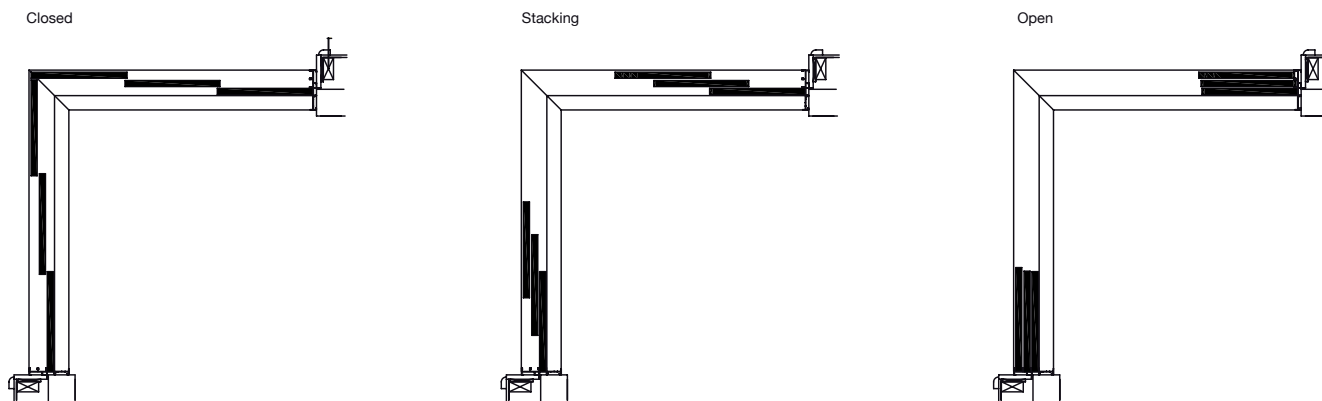

## ALUMINIUM 90 DEGREE SLIDING STACKING DOORS

## ALUMINIUM 90 DEGREE BI-FOLD DOORS

Wideline's policy of continued improvement may result in changes of specification without notice.  
Windows and doors illustrated as viewed from outside.

- 90 degree doors are available in bi-fold and stacking configurations.
- Colonial, Montgomery and Endeavour bars are available for 90 degree doors.
- 90 degree doors rate to a maximum BAL-40.
- Stacking doors frames include a fly door frame and measure 162mm in total width (front to back).
- Stacking doors are available with hardwood sill, note that stud opening height increases by 30mm.
- Stacking fly doors, are available to suit 90 degree stacking doors.
- Frames are supplied in flat-pack form for on-site assembly. Panels are supplied loose.
- Installation by qualified Wideline installers available at additional charge.
- Please consult with your Wideline sales representative for more information.
- Both internal and external corners available (internal pictured).